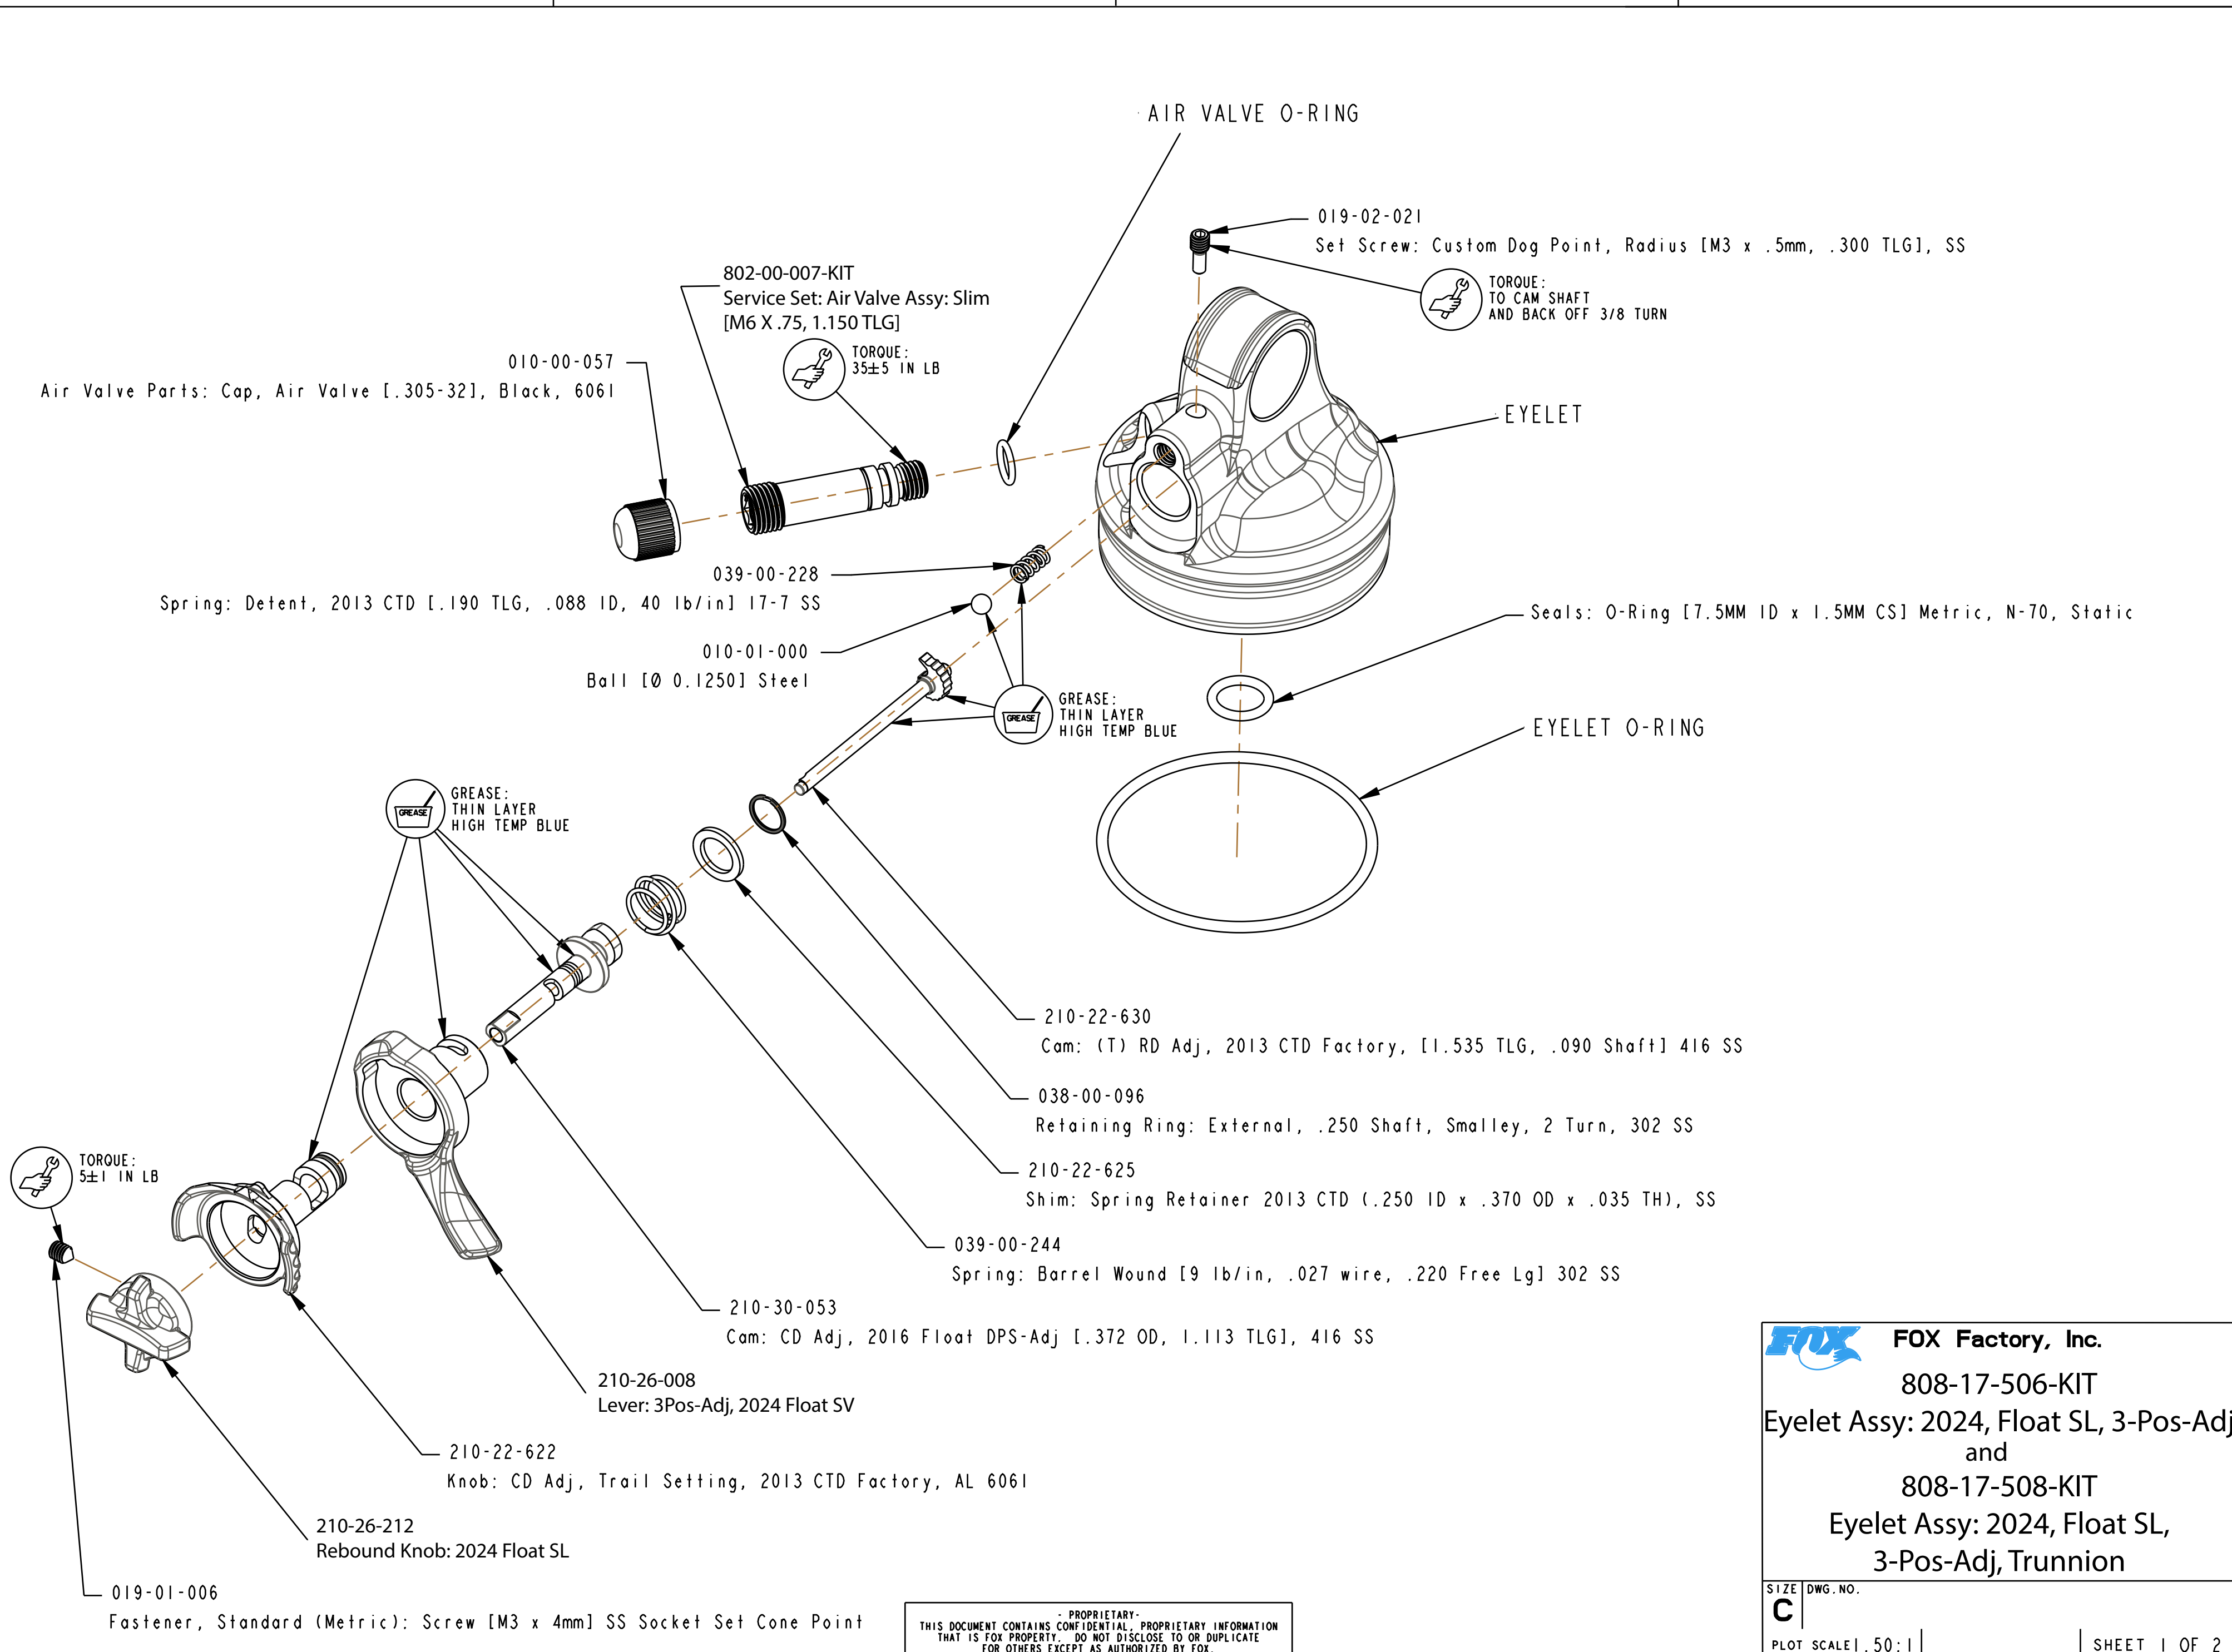

PROPRIETARY - THIS DOCUMENT CONTAINS CONFIDENTIAL, PROPRIETARY INFORMATION THAT IS FOX PROPERTY. DO NOT DISCLOSE TO OR DUPLICATE FOR OTHERS EXCEPT AS AUTHORIZED BY FOX.

FOX Factory, Inc.
808-17-506-KIT
 Eyelet Assy: 2024, Float SL, 3-Pos-Adj
 and
808-17-508-KIT
 Eyelet Assy: 2024, Float SL,
 3-Pos-Adj, Trunnion

SIZE DWG. NO. **C**
 PLOT SCALE | .50:1 | SHEET 1 OF 2